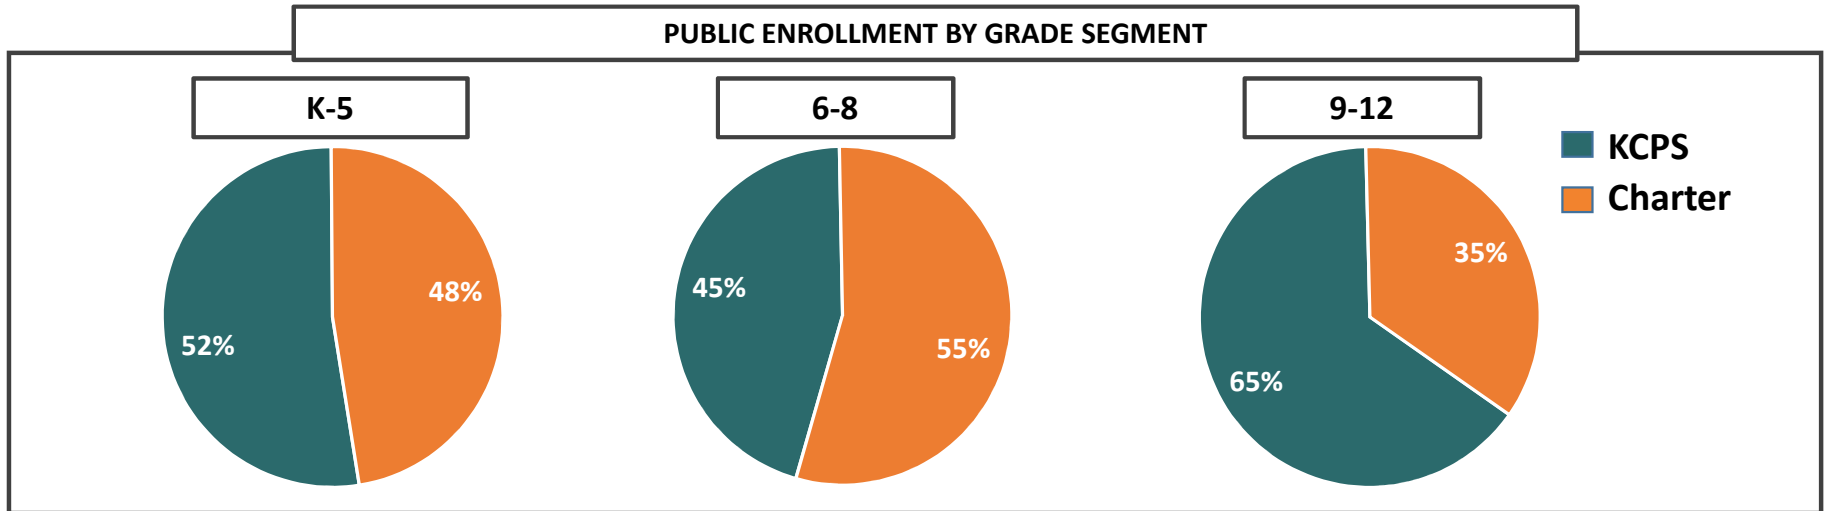

3. Public Enrollment by Grade Segment: K-5, 6-8, 9-12

GRADE SEGMENT		2014	2015	2016	2017	2018
K-5	KCPS	7819	7826	8053	7690	7534
	Charter	5591	5801	6041	6501	6853
TOTAL ENR K-5		13410	13627	14094	14191	14387
6-8	KCPS	2865	2757	2722	2693	2748
	Charter	2531	2791	2974	3195	3321
TOTAL ENR 6-8		5396	5548	5696	5888	6069
9-12	KCPS	3416	3645	3811	3857	3939
	Charter	1715	1586	1727	1903	2131
TOTAL ENR 9-12		5131	5231	5538	5760	6070