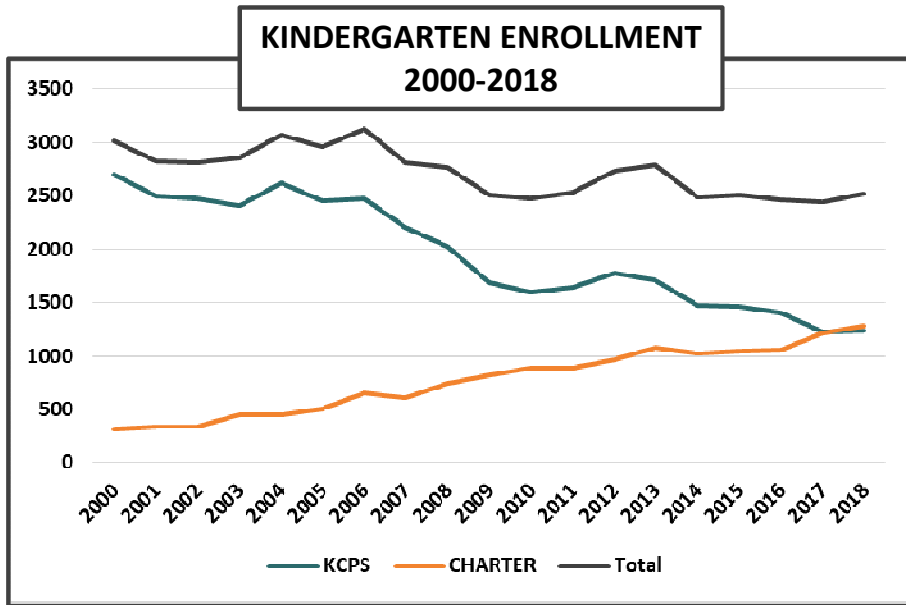

2. Public Kindergarten Enrollment, KCPS Boundaries

	2000	2001	2002	2003	2004	2005	2006	2007	2008	2009	2010	2011	2012	2013	2014	2015	2016	2017	2018
KCPS	2696	2496	2472	2411	2622	2456	2479	2209	2020	1684	1592	1640	1773	1705	1468	1464	1404	1223	1237
CHARTER	316	333	335	451	452	503	646	602	744	824	884	886	961	1080	1020	1040	1057	1216	1283
TOTAL	3012	2829	2807	2862	3074	2959	3125	2811	2764	2508	2476	2526	2734	2785	2488	2504	2461	2439	2520