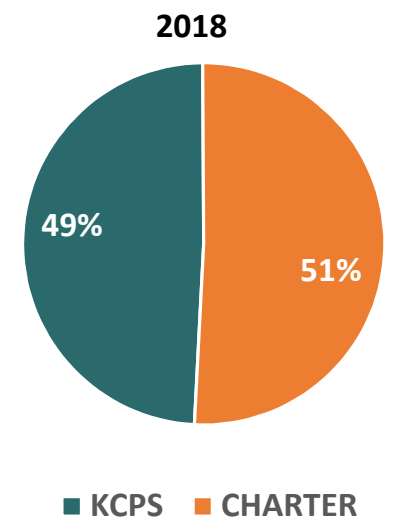

2. Public Kindergarten Enrollment, KCPS Boundaries

	2000	2001	2002	2003	2004	2005	2006	2007	2008	2009	2010	2011	2012	2013	2014	2015	2016	2017	2018
KCPS	2696	2496	2472	2411	2622	2456	2479	2209	2020	1684	1592	1640	1773	1705	1468	1464	1404	1223	1237
CHARTER	316	333	335	451	452	503	646	602	744	824	884	886	961	1080	1020	1040	1057	1216	1283
TOTAL	3012	2829	2807	2862	3074	2959	3125	2811	2764	2508	2476	2526	2734	2785	2488	2504	2461	2439	2520