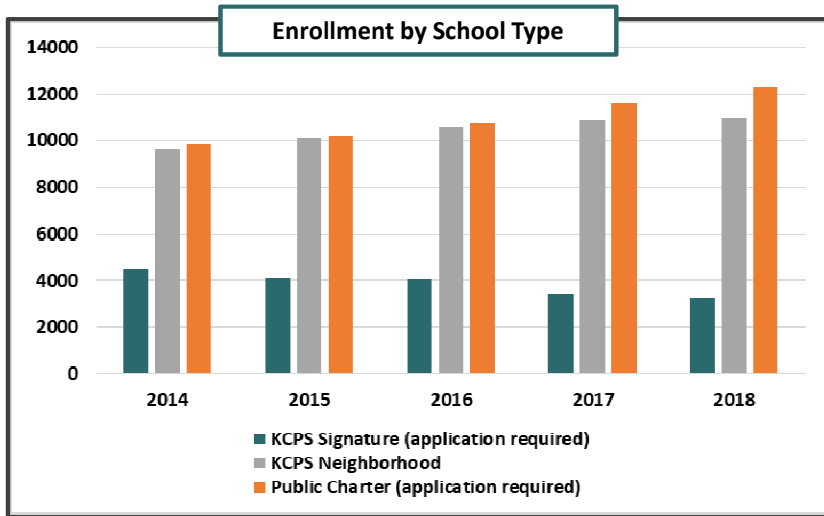

4. Public Enrollment by School Type: KCPS Neighborhood, Signature, Charter

PUBLIC SCHOOL TYPE	2014	2015	2016	2017	2018
KCPS Neighborhood	9638	10118	10530	10554	10803
Public Charter (application required)	9837	10178	10742	11599	12305
KCPS Signature (application required)	4462	4110	4056	3686	3418
Enrollment TOTAL	23937	24406	25328	25839	26526
% Choice Enrollment (application-based enrollment)	60%	59%	58%	59%	59%

Note: KCPS Signature school enrollment for 2017 & 2018 includes enrollment #s for AC Prep High School, which is reported under Southeast High School