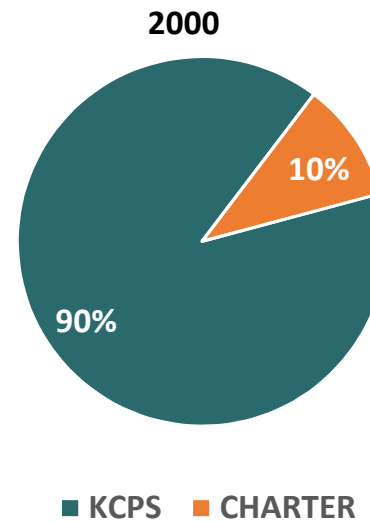

2. Public Kindergarten Enrollment, KCPS Boundaries

	2000	2001	2002	2003	2004	2005	2006	2007	2008	2009	2010	2011	2012	2013	2014	2015	2016	2017	2018
KCPS	2696	2496	2472	2411	2622	2456	2479	2209	2020	1684	1592	1640	1773	1705	1468	1464	1404	1223	1237
CHARTER	316	333	335	451	452	503	646	602	744	824	884	886	961	1080	1020	1040	1057	1216	1283
TOTAL	3012	2829	2807	2862	3074	2959	3125	2811	2764	2508	2476	2526	2734	2785	2488	2504	2461	2439	2520