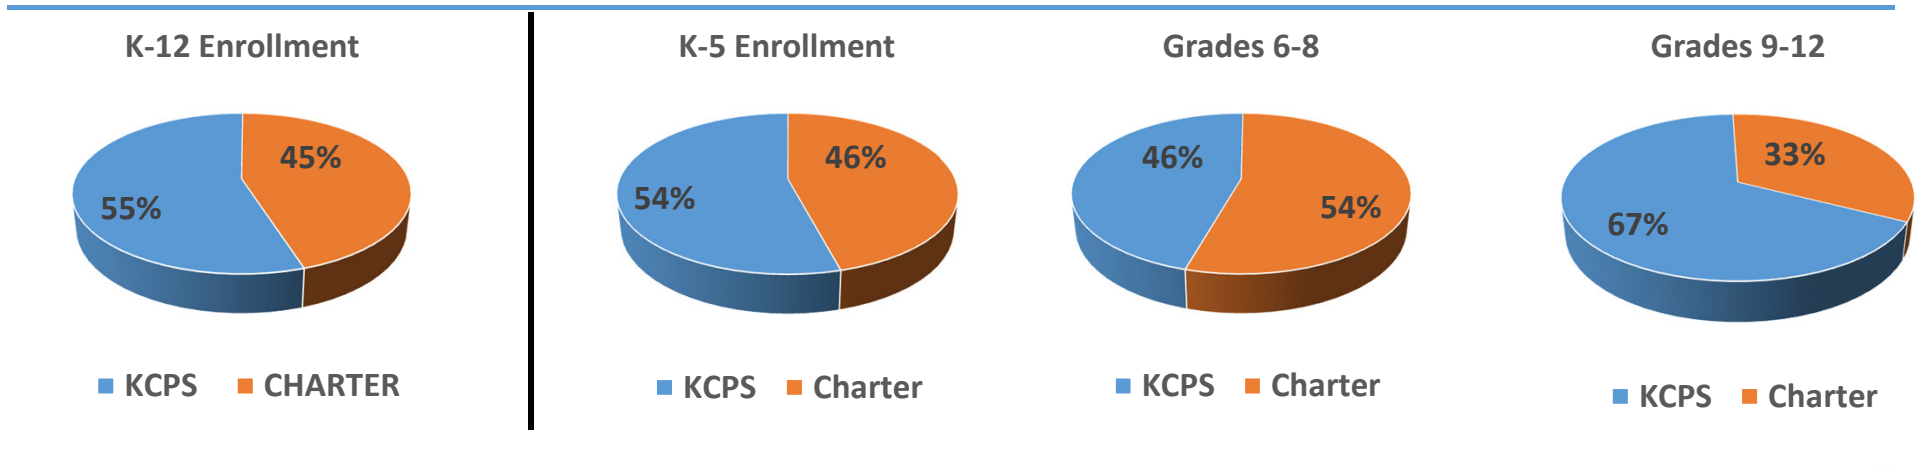

PUBLIC HIGH SCHOOL ENROLLMENT, KCPS BOUNDARIES 2016-2017

GRADES 9-12 ENROLLMENT: 2011/12 - 2016/17

	2012	2013	2014	2015	2016	2017
KCPS	3921	3895	3416	3645	3811	3857
Charter	1380	1513	1715	1586	1727	1903
TOTAL	5301	5408	5131	5231	5538	5760